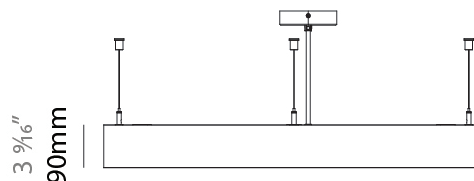

GENERAL

Series: Glorious Slim Acoustic
Brand: Prolicht
Division: Architectural
Mounting Type: Suspension
Mounting Location: Ceiling
Subcategory: Acoustic

PHYSICAL

Shape: Round
Length (mm): 800
Length (in): 31 1/2
Width (mm): 90
Width (in): 3 9/16
Light Distribution: Direct / Indirect
Weight (kg): 9.026
Weight (lbs): 19.90
Diffuser: PMMA - Opal / Micro-Prism
Fixture Finish: SSR / BKV / CWI / CRY / HAB / UFT / ITA / RUA / FTG / MYG / LOD / PUS / FRO / FUP / KIA / POP / BLS / SPG / MEY / GOH / GUM / CHC / COM / ABZ / JAG / OBR / MOS / ROR
Holder Finish: ANC / ASH / BNA / BTC / BZE / CEL / EGG / EVG / FOG / FOS / FST / FUA / IRI / IRO / KHA / LIC / LIM / MER / MSN / MUS / ONX / PEA / PLU / POL / PPY / RAY / ROY / RST / STE / SWD / TAN / TAU
Fixture Material: Aluminum
Cable Details: 2 000mm / 78 3/4" or 6 000mm / 236 1/4" Transparent Cable

ELECTRICAL

Lamp Type: LED (Zhaga Standard)
Input Wattage (W): 79
Total Output Wattage (W): 72
Dimming: Phase Dimming / 0-10V Dimming / Matter Dimming
Driver Included: Yes
Driver Location: Integrated
Driver Type: Constant Current - 120 / 277Vac
Driver Class: Class 2
Input Voltage (V): 120 - 277
Constant Current (MA): 350

LED

Color Temperature (°K): 2700 / 3000 / 3500 / 4000
Nominal Lumen (lm): Max 7070
CRI: >90 CRI
Lamp Life (hrs): 50000

OPTICAL

RATINGS AND CERTIFICATIONS

Certified By: CSA Certified to UL and CSA Standards
IP rating: IP20