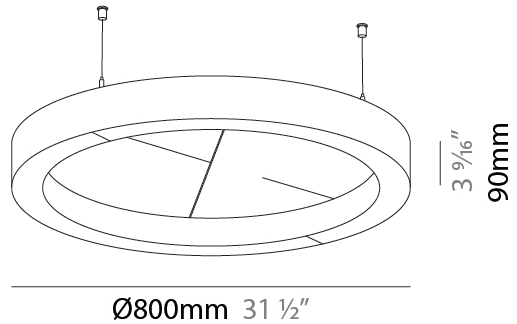

GENERAL

Series: Glorious Slim Acoustic
Partner: Prolicht
Division: Architectural
Installation: Suspension
Product Type: Acoustic
Mounting Location: Ceiling
Light Distribution: Direct

PHYSICAL

Shape: Round
Diameter (mm): 800
Diameter (in): 31 1/2
Height (mm): 90
Height (in): 3 9/16
Weight (kg): 9.026
Weight (lbs): 19.90
Diffuser: [PMMA - Opal / Micro-Prism](#)
Fixture Finish: [SSR / BKV / CWI / CRY / HAB / UFT / ITA / RUA / FTG / MYG / LOD / PUS / FRO / FUP / KIA / POP / BLS / SPG / MEY / GOH / CHC / COM / ABZ / JAG / OBR / MOS / ROR](#)
Acoustic Finish: [SFW / CYW / SEE / SYN / MTS / PMB / TTN / CYB / STO / DPE / BES / SHB / ARE / ANE / VRD / CRF](#)
Fixture Material: Aluminum
Primary Material: Acoustic
Cable Details: [2000mm / 78 3/4" or 6000mm / 236 1/4" Transparent Cable](#)

ELECTRICAL

Lamp Type: LED (Zhaga Standard)
Input Wattage (W): 52.1
Total Output Wattage (W): 47.3
Dimming: [Non-Dimmable](#)
Driver Included: Yes
Driver Location: Integrated
Driver Type: Constant Current - Universal
Driver Class: Class 2
Input Voltage (V): 120 - 277

LED

Color Temperature (°K): [2700 / 3000 / 3500 / 4000](#)
Max. Delivered Lumen (lm): 5843 / 5958 / 6203 / 6340
Nominal Lumen (lm): 7955 / 8148 / 6351 / 8632
CRI: >90 CRI
Lamp Life (hrs): 50000

OPTICAL

RATINGS AND CERTIFICATIONS

Certified By: CSA Certified to UL and CSA Standards
IP rating: IP20