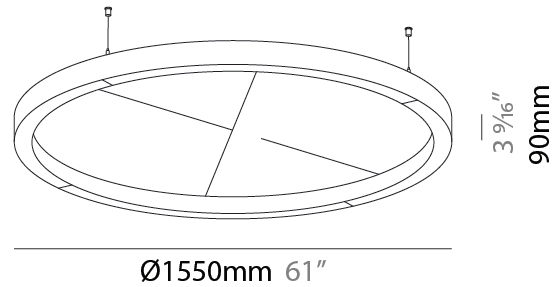

GENERAL

Series: Glorious Slim Acoustic
Partner: Prolicht
Division: Architectural
Installation: Suspension
Product Type: Acoustic
Mounting Location: Ceiling
Light Distribution: Direct / Indirect

PHYSICAL

Shape: Round
Diameter (mm): 1550
Diameter (in): 61
Height (mm): 90
Height (in): 3 9/16
Diffuser: PMMA - Opal / Micro-Prism
Fixture Finish: SSR / BKV / CWI / CRY / HAB / UFT / ITA / RUA / FTG / MYG / LOD / PUS / FRO / FUP / KIA / POP / BLS / SPG / MEY / GOH / CHC / COM / ABZ / JAG / OBR / MOS / ROR
Acoustic Finish: SFW / CYW / SEE / SYN / MTS / PMB / TTN / CYB / STO / DPE / BES / SHB / ARE / ANE / VRD / CRF
Fixture Material: Aluminum
Primary Material: Acoustic
Cable Details: 2000mm / 78 3/4" or 6000mm / 236 1/4" Transparent Cable

ELECTRICAL

Lamp Type: LED (Zhaga Standard)
Input Wattage (W): 154
Total Output Wattage (W): 141.8
Dimming: Non-Dimmable
Driver Included: Yes
Driver Location: Integrated
Driver Type: Constant Current - Universal
Driver Class: Class 2
Input Voltage (V): 120 - 277

LED

Color Temperature (°K): 2700 / 3000 / 3500 / 4000
Max. Delivered Lumen (lm): 18380 / 17765 / 19514 / 18723
Nominal Lumen (lm): Max 24446
CRI: >90 CRI
Lamp Life (hrs): 50000

OPTICAL

RATINGS AND CERTIFICATIONS

Certified By: CSA Certified to UL and CSA Standards
IP rating: IP20